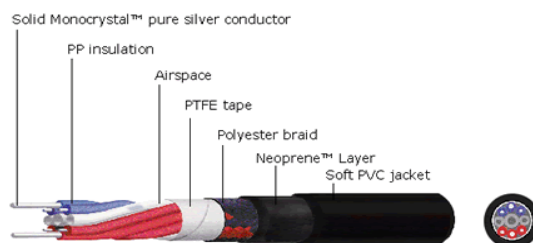

Potenza

	2mt	3mt	+1mt
MS2.4	800	1.155	355
MS4.45 Bi-Wire 2x	960	1.375	205
SMS2.4 Mon™	2.660	3.845	1185
US2XS Mon™	4.435	6.505	2.070